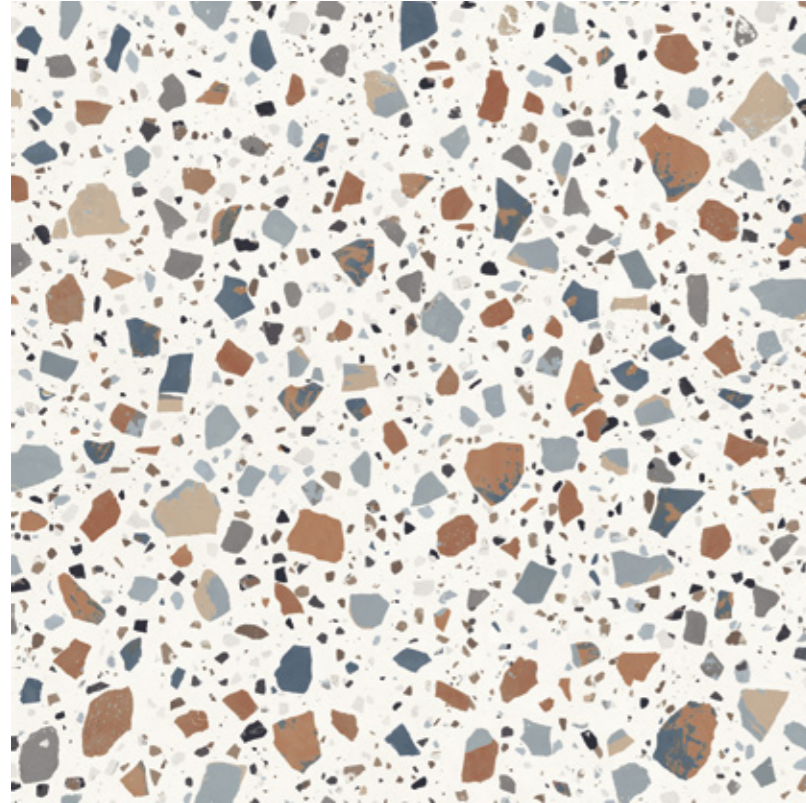

120x120 48"x48"
De-Maxi Deco White 120120
CSADXDW12