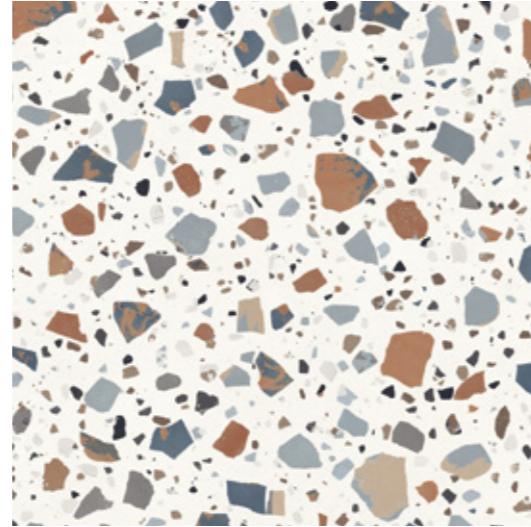

90x90 36"x36"
De-Maxi Deco White 9090
CSADXDW90