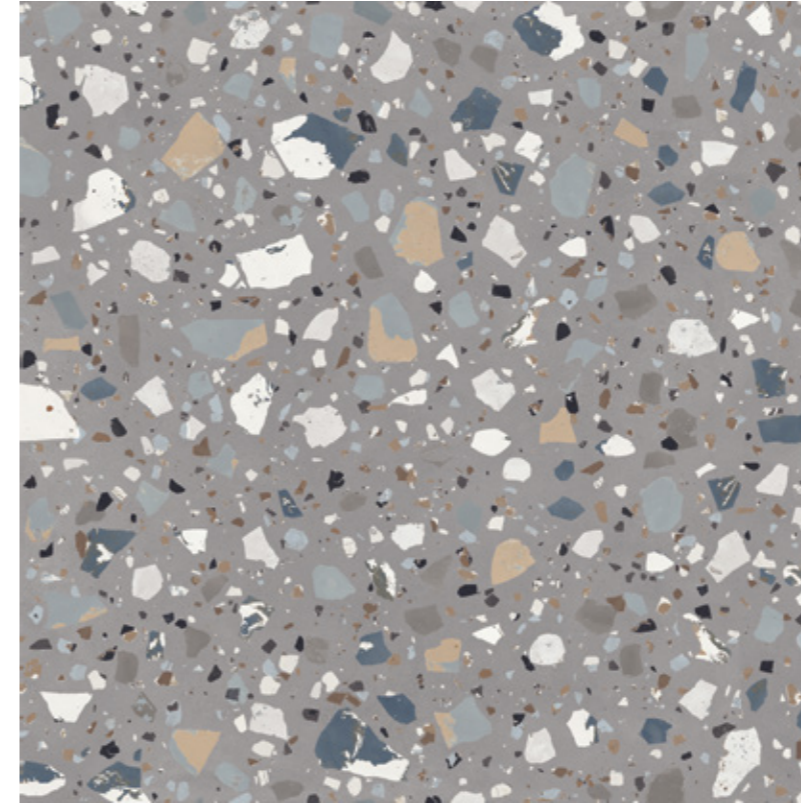

120x120 48"x48"
De-Maxi Deco Grey 120120
CSADXDR12