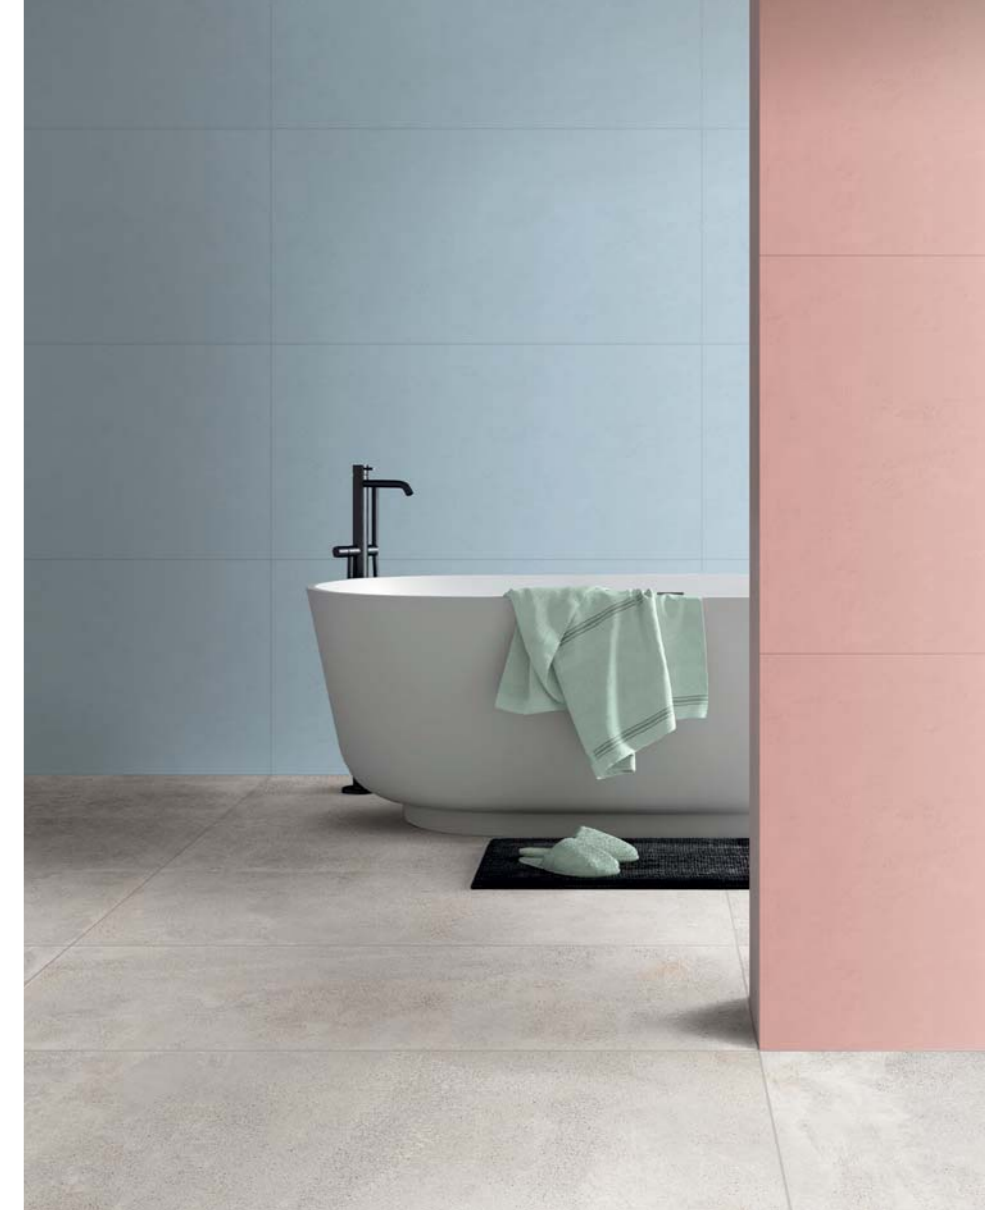

Wall: **Phard** 60x120
Low wall: **Blend Dots Taupe** 60x120
Floor: **Blend Dots Taupe** 60x120

Wall: **Sky | Phard** 60x120
Floor: **Blend Concrete Moon** 60x120