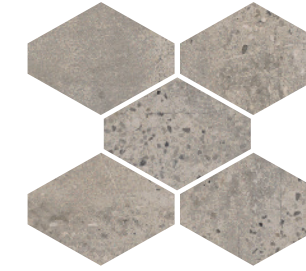

242 Concrete

gres porcellanato **body-color**

IVORY

BEIGE

LIGHT GREY

DARK GREY

Formati disponibili

Available sizes - Verfügbare Formate - Formats disponibles

MOSAICO HEXA ■ in fogli da 5 pezzi - in sheet made up of 5 pieces

IVORY

BEIGE

LIGHT GREY

DARK GREY

MOSAICO HEXA GRAFIK ■ in fogli da 5 pezzi - in sheet made up of 5 pieces

IVORY

BEIGE