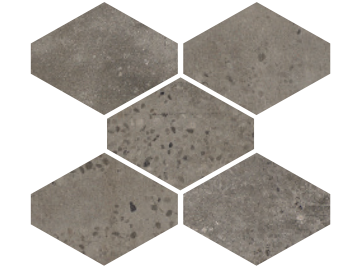

MOSAICO HEXA ■ in fogli da 5 pezzi - in sheet made up of 5 pieces

IVORY

BEIGE

LIGHT GREY

DARK GREY

MOSAICO HEXA GRAFIK ■ in fogli da 5 pezzi - in sheet made up of 5 pieces

IVORY

BEIGE