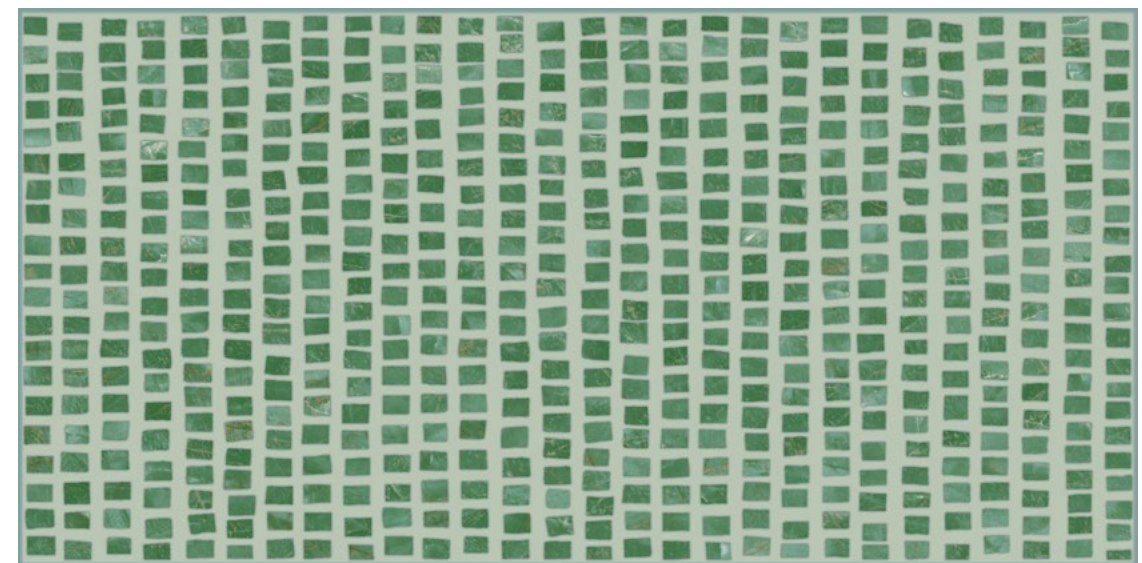

74x148 - 29"x58" +

VETRO ROSSO

VETRO AZUL

EMERALD

MARMOREA INTENSA

gres porcellanato +

MOSAICO 5x5 - 2"x2" ■+

in fogli 30x30 da 36 pezzi - in 30x30 - 12"x12" sheet made up of 36 pieces