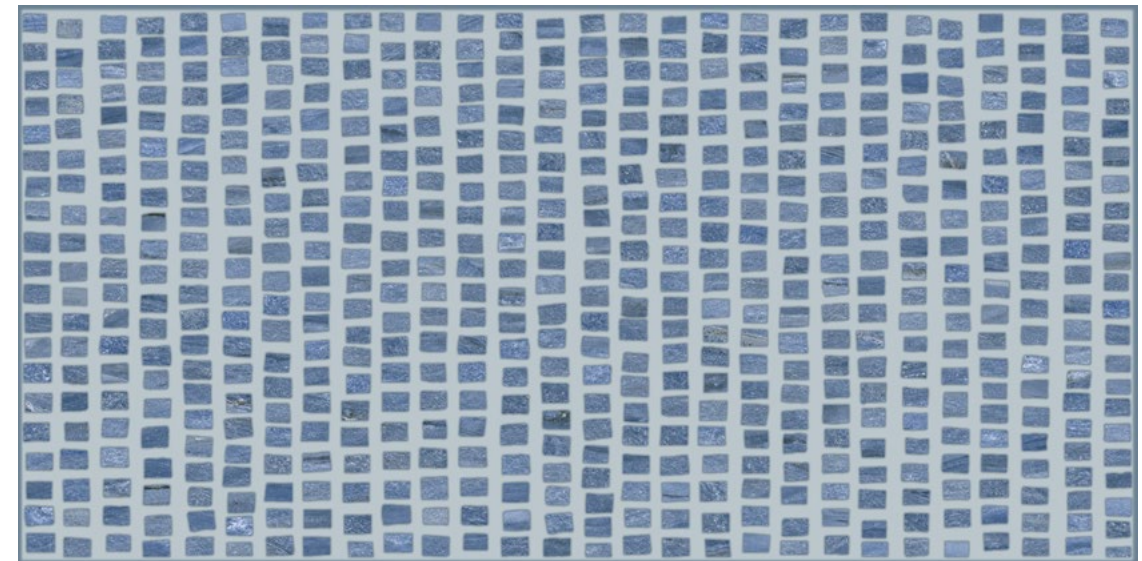

74x148 - 29"x58" +

VETRO ROSSO

VETRO AZUL

EMERALD

MARMOREA INTENSA

gres porcellanato +

MOSAICO 5x5 - 2"x2" ■+

in fogli 30x30 da 36 pezzi - in 30x30 - 12"x12" sheet made up of 36 pieces