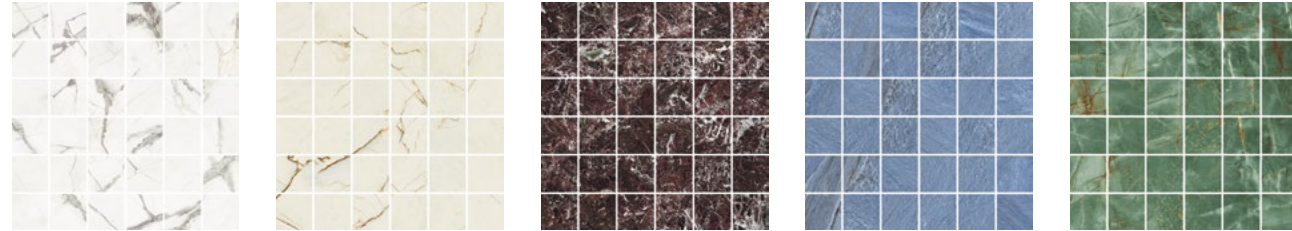

74x148 - 29"x58" +

VETRO ROSSO

VETRO AZUL

EMERALD

MARMOREA INTENSA

gres porcellanato +

MOSAICO 5x5 - 2"x2" ■+

in fogli 30x30 da 36 pezzi - in 30x30 - 12"x12" sheet made up of 36 pieces