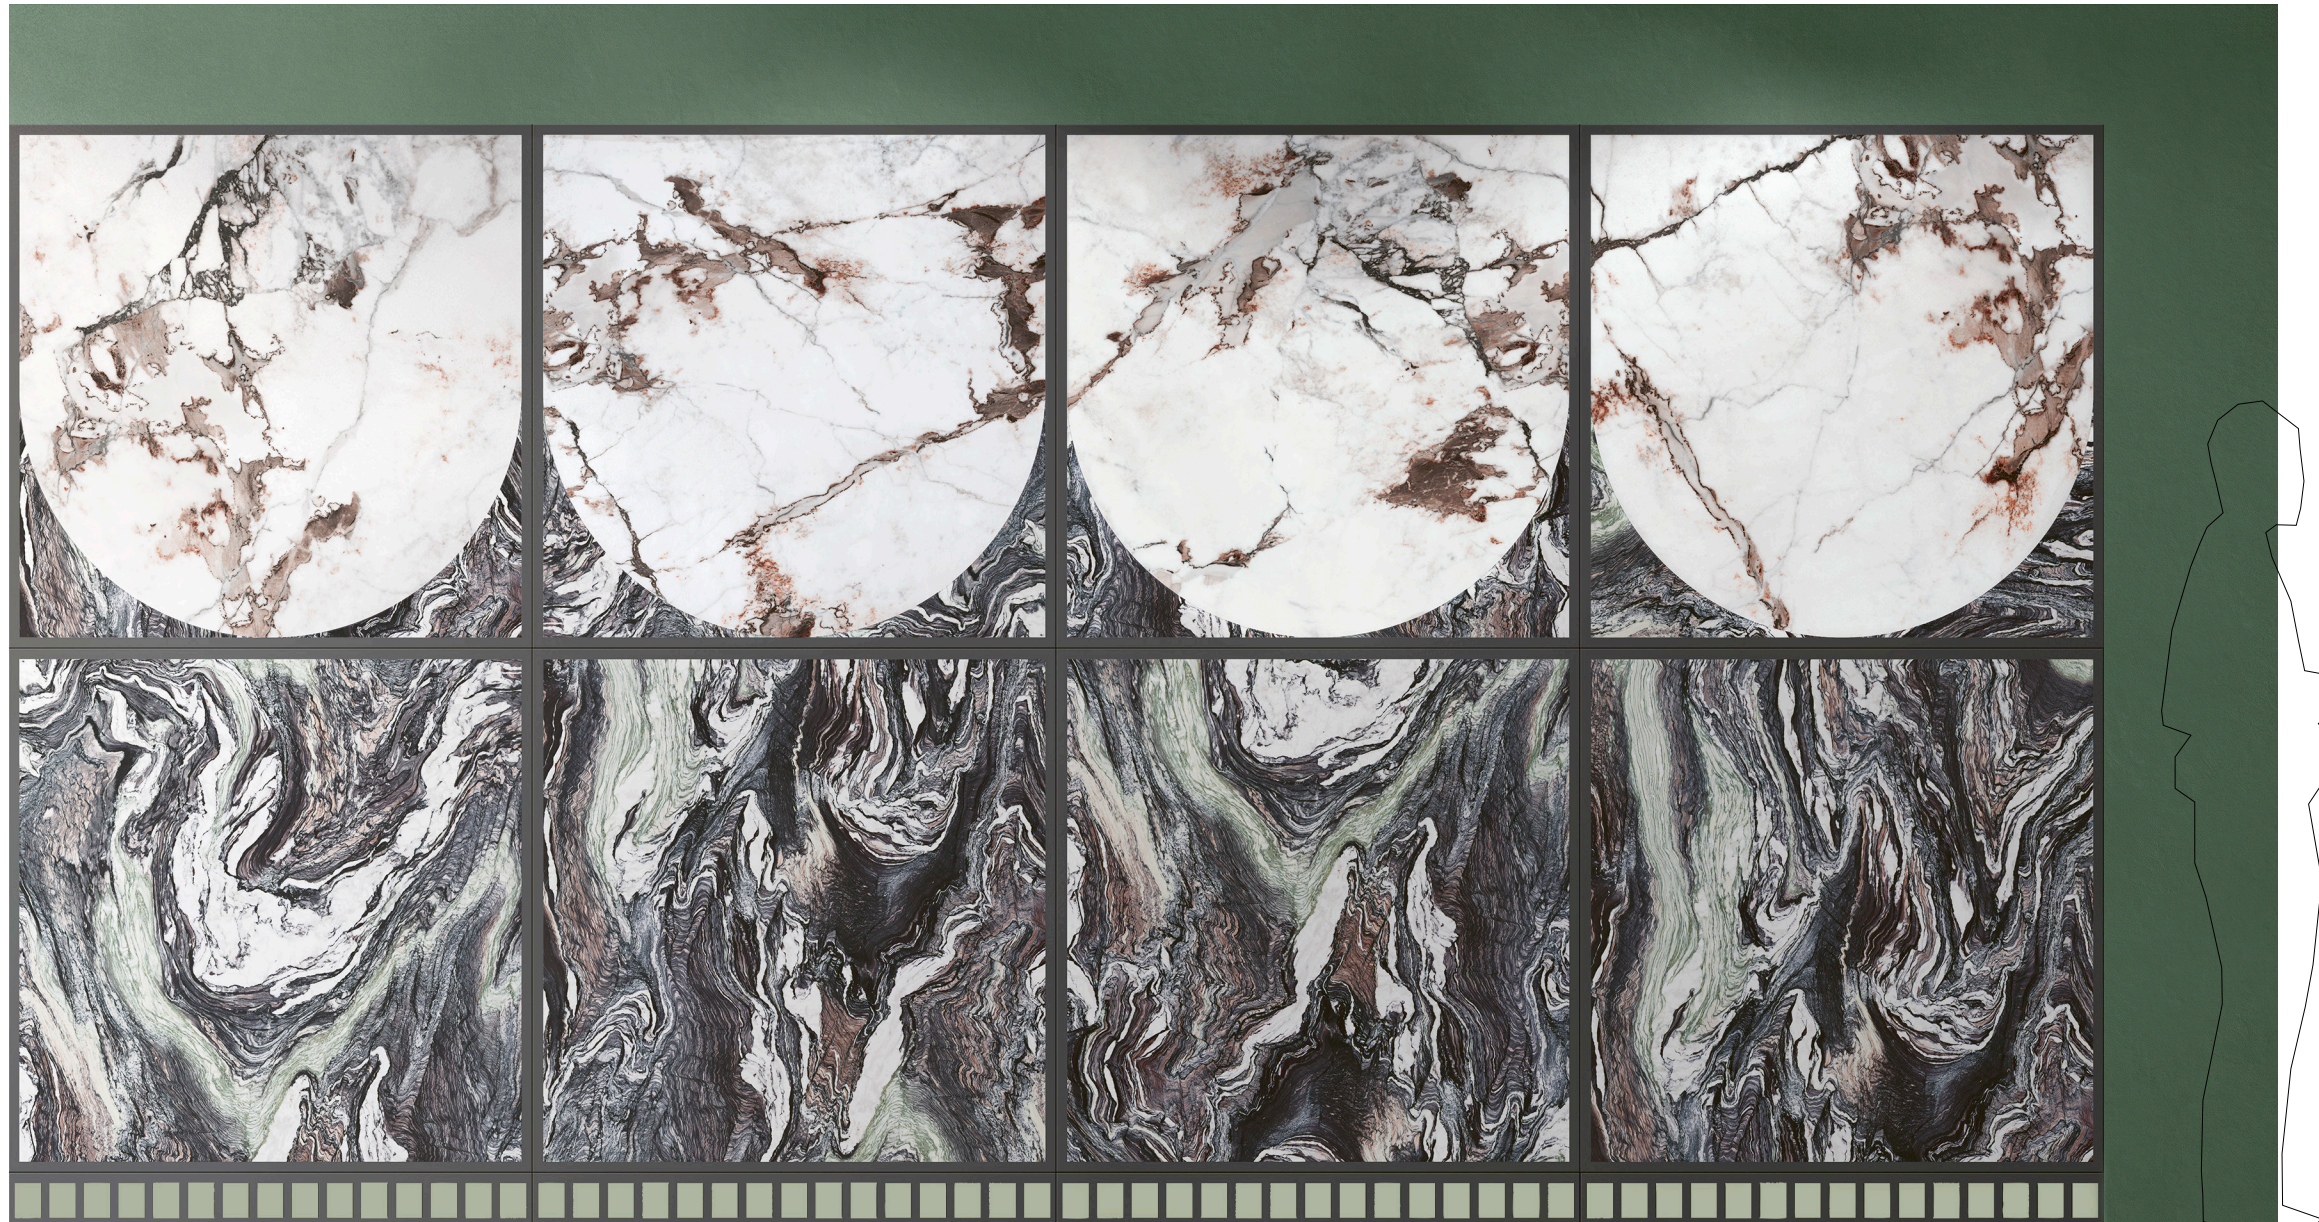

Schema di alcune composizioni degli elementi in gamma

Some composition layouts using the items in the range

Stucchi | Grouts

- Antracite

Pitture | Paint

- Muschio - 761860

120 x 120 cm
47 1/8" x 47 1/8"

Arco Breccia - Cipollino

120 x 120 cm
47 1/8" x 47 1/8"

Cornice Cipollino

12 x 120 cm
4 23/32" x 47 1/8"

Listello Lichene