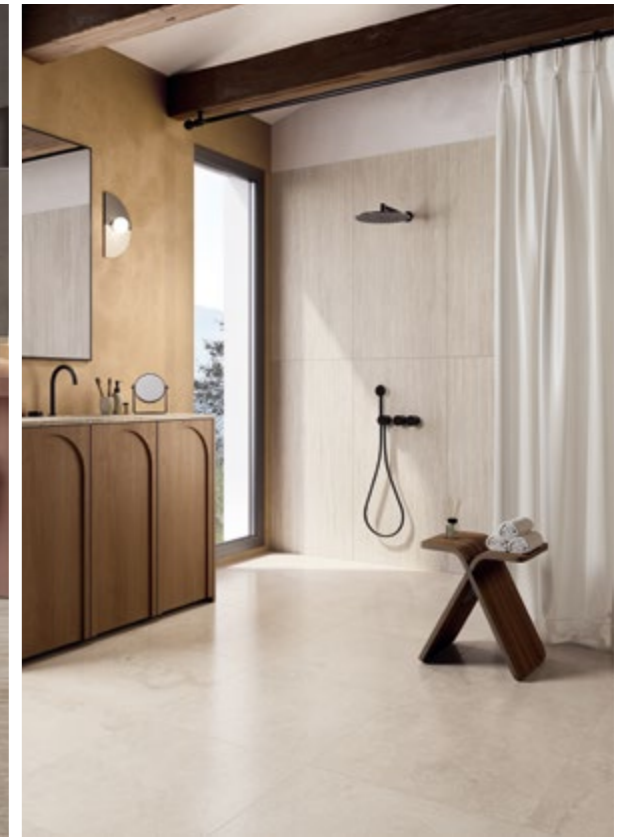

Versatile

delicate vibrations

L'essenza della pietra per superfici straordinariamente versatili

The essence of stone, for extraordinarily versatile surfaces

DISCOVER MORE