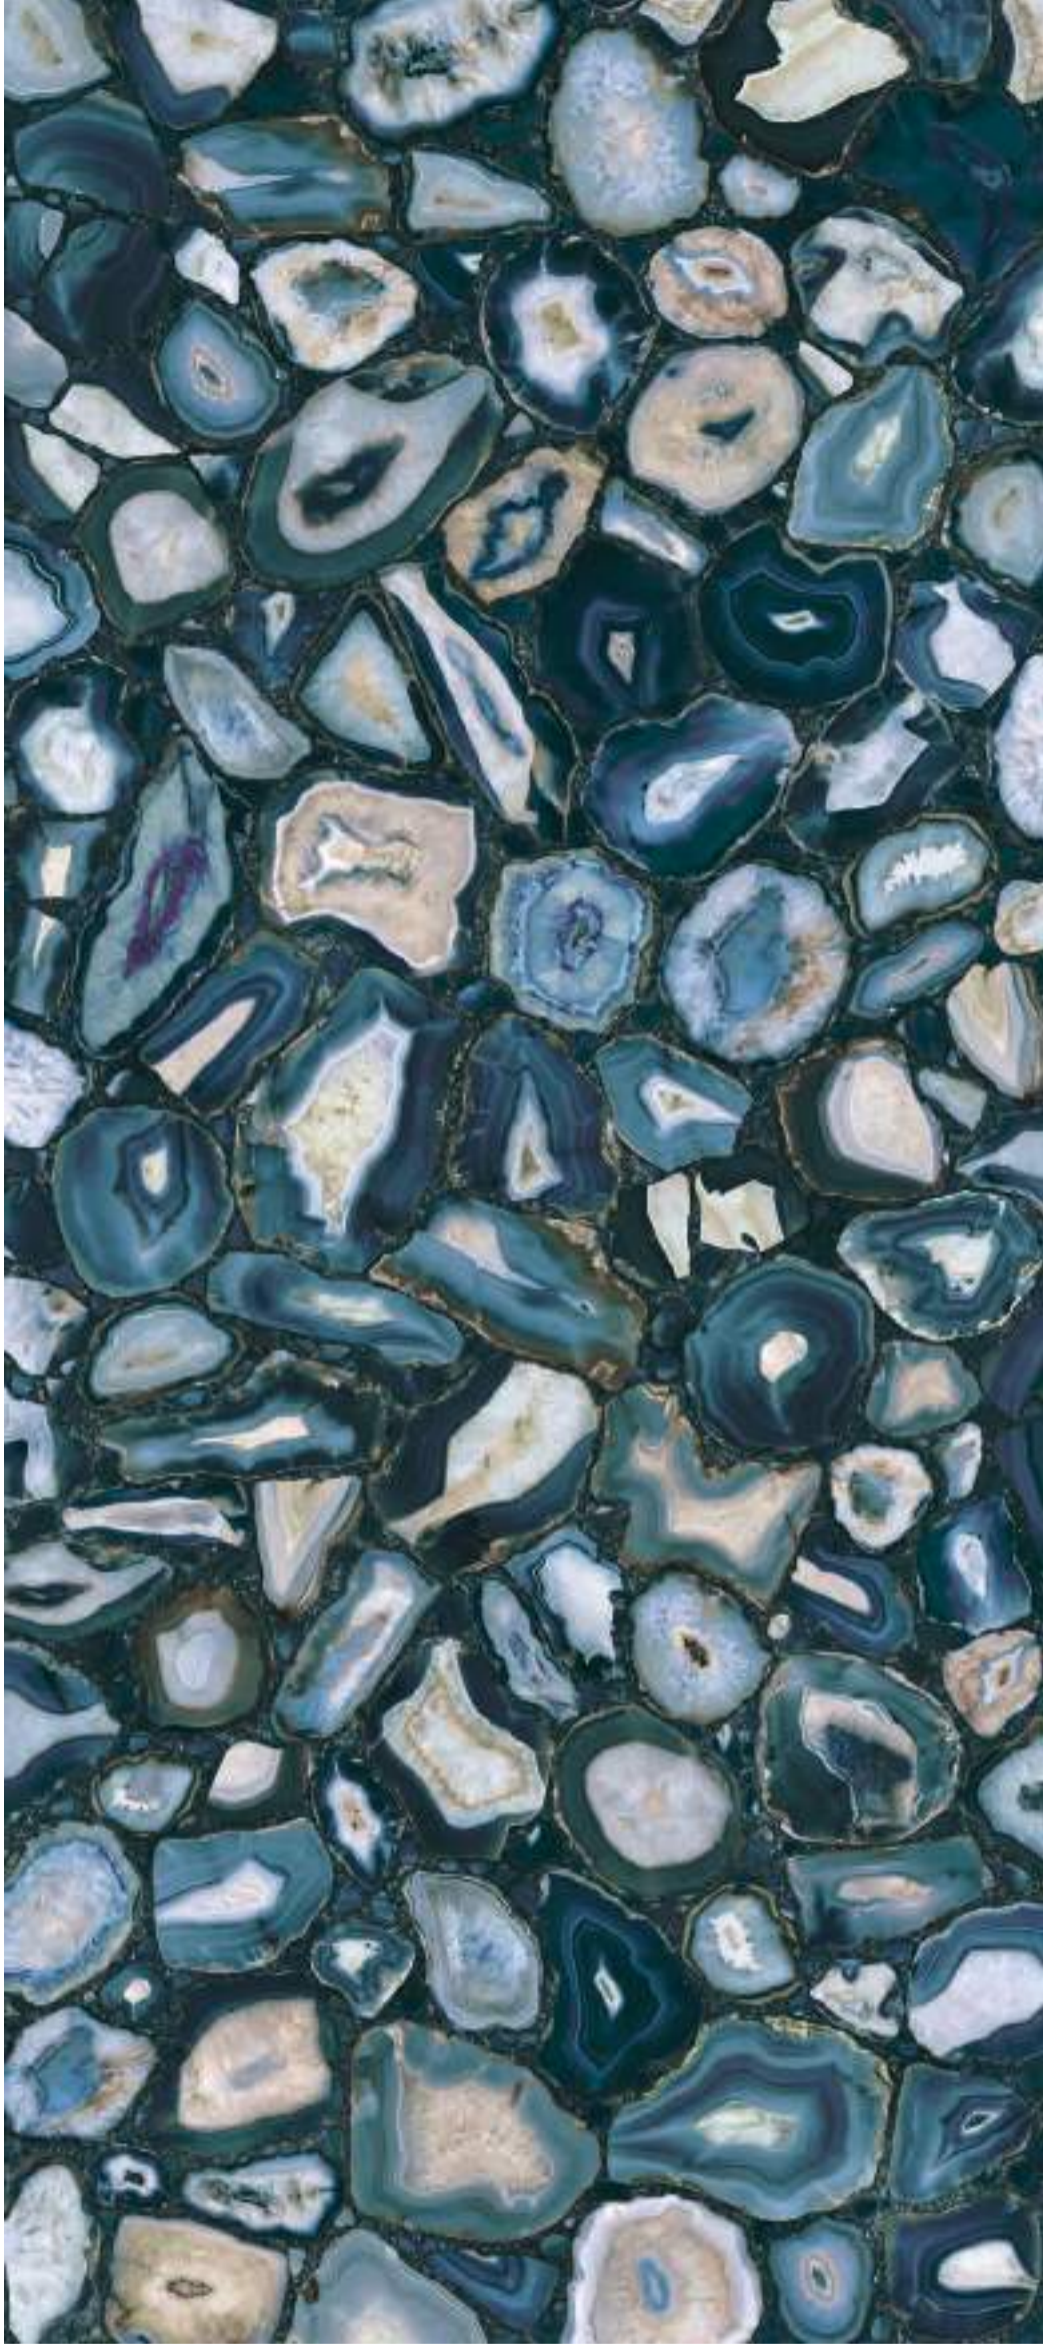

indigo

GRES PORCELLANATO DECORATO / DECORATED PORCELAIN TILES
SQUADRATO / SQUARED

6 mm 1/4" ↑↓	FLORIM OVERSIZE magnum	COLOR	SURFACE	120x280	60x120
				47^{1/4}"x110^{1/4}"	23^{5/8}"x47^{1/4}"
MYSTIC LUXE		INDIGO	GLOSSY	779863	779889
		INDIGO GOLD	GLOSSY	779862	779888
	SATIN		779913	779928